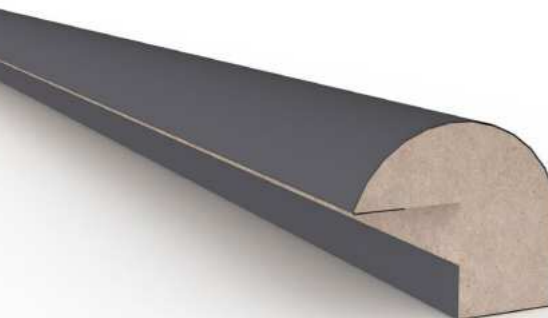

WES1231-04 code

En/Width 31 mm
Boy/Length 2800 mm
Kalınlık/ Thickness 12 mm

WES2230-04 code

En/Width 30 mm
Boy/Length 2800 mm
Kalınlık/ Thickness 22 mm

WES1260-10 code

En/Width 60 mm
Boy/Length 2800 mm
Kalınlık/ Thickness 12 mm

WES2535-15 code

En/Width 35 mm
Boy/Length 2800 mm
Kalınlık/ Thickness 25 mm

WES3035-11 code

En/Width 35 mm
Boy/Length 2800 mm
Kalınlık/ Thickness 30 mm

WES2530-12 code

En/Width 40 mm
Boy/Length 2800 mm
Kalınlık/ Thickness 30 mm