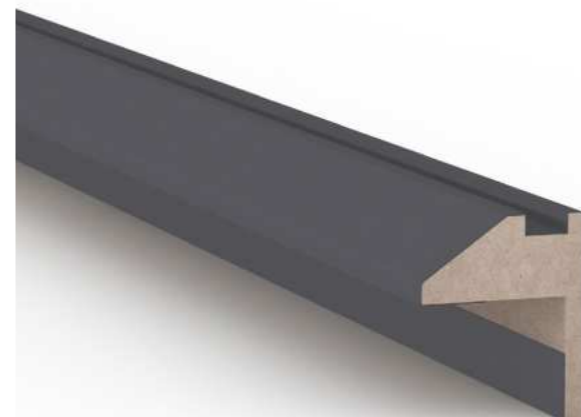

WES3035-11 code

En/Width 35 mm
Boy/Length 2800 mm
Kalınlık/ Thickness 30 mm

WES2530-12 code

En/Width 40 mm
Boy/Length 2800 mm
Kalınlık/ Thickness 30 mm