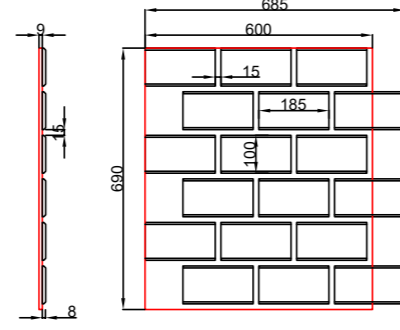

TUĞLA AKUSTİK PANEL

BRICK AQUESTIC PANEL