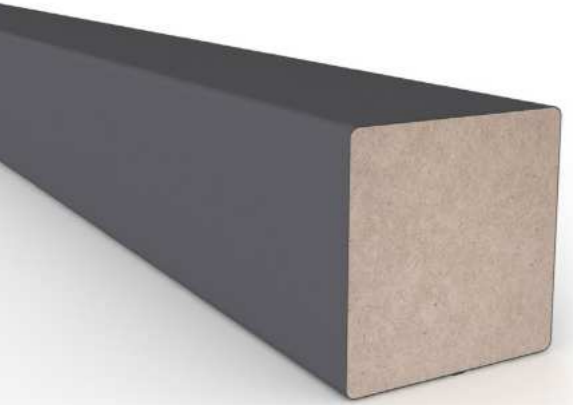

WES6060-05 code

En/Width 60 mm
Boy/Length 2800 mm
Kalınlık/ Thickness 60 mm