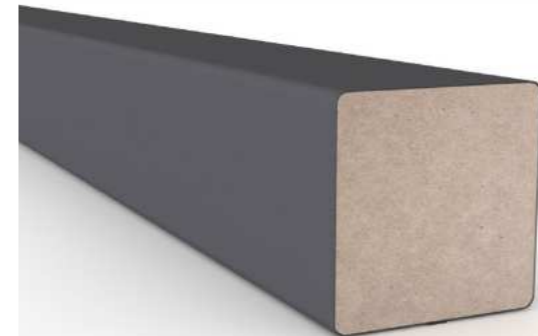

WES3050-43 code

En/Width 50 mm
Boy/Length 2800 mm
Kalınlık/ Thickness 30 mm

WES6060-05 code

En/Width 60 mm
Boy/Length 2800 mm
Kalınlık/ Thickness 60 mm

WES3636-01 code

En/Width 36 mm
Boy/Length 2800 mm
Kalınlık/ Thickness 36 mm

WES2525-26 code

En/Width 25 mm
Boy/Length 2800 mm
Kalınlık/ Thickness 25 mm

WES5050-06 code

En/Width 50 mm
Boy/Length 2800 mm
Kalınlık/ Thickness 50 mm

WES6060-02 code

En/Width 60 mm
Boy/Length 2800 mm
Kalınlık/ Thickness 60 mm

WES2550-09 code

En/Width 50 mm
Boy/Length 2800 mm
Kalınlık/ Thickness 25 mm