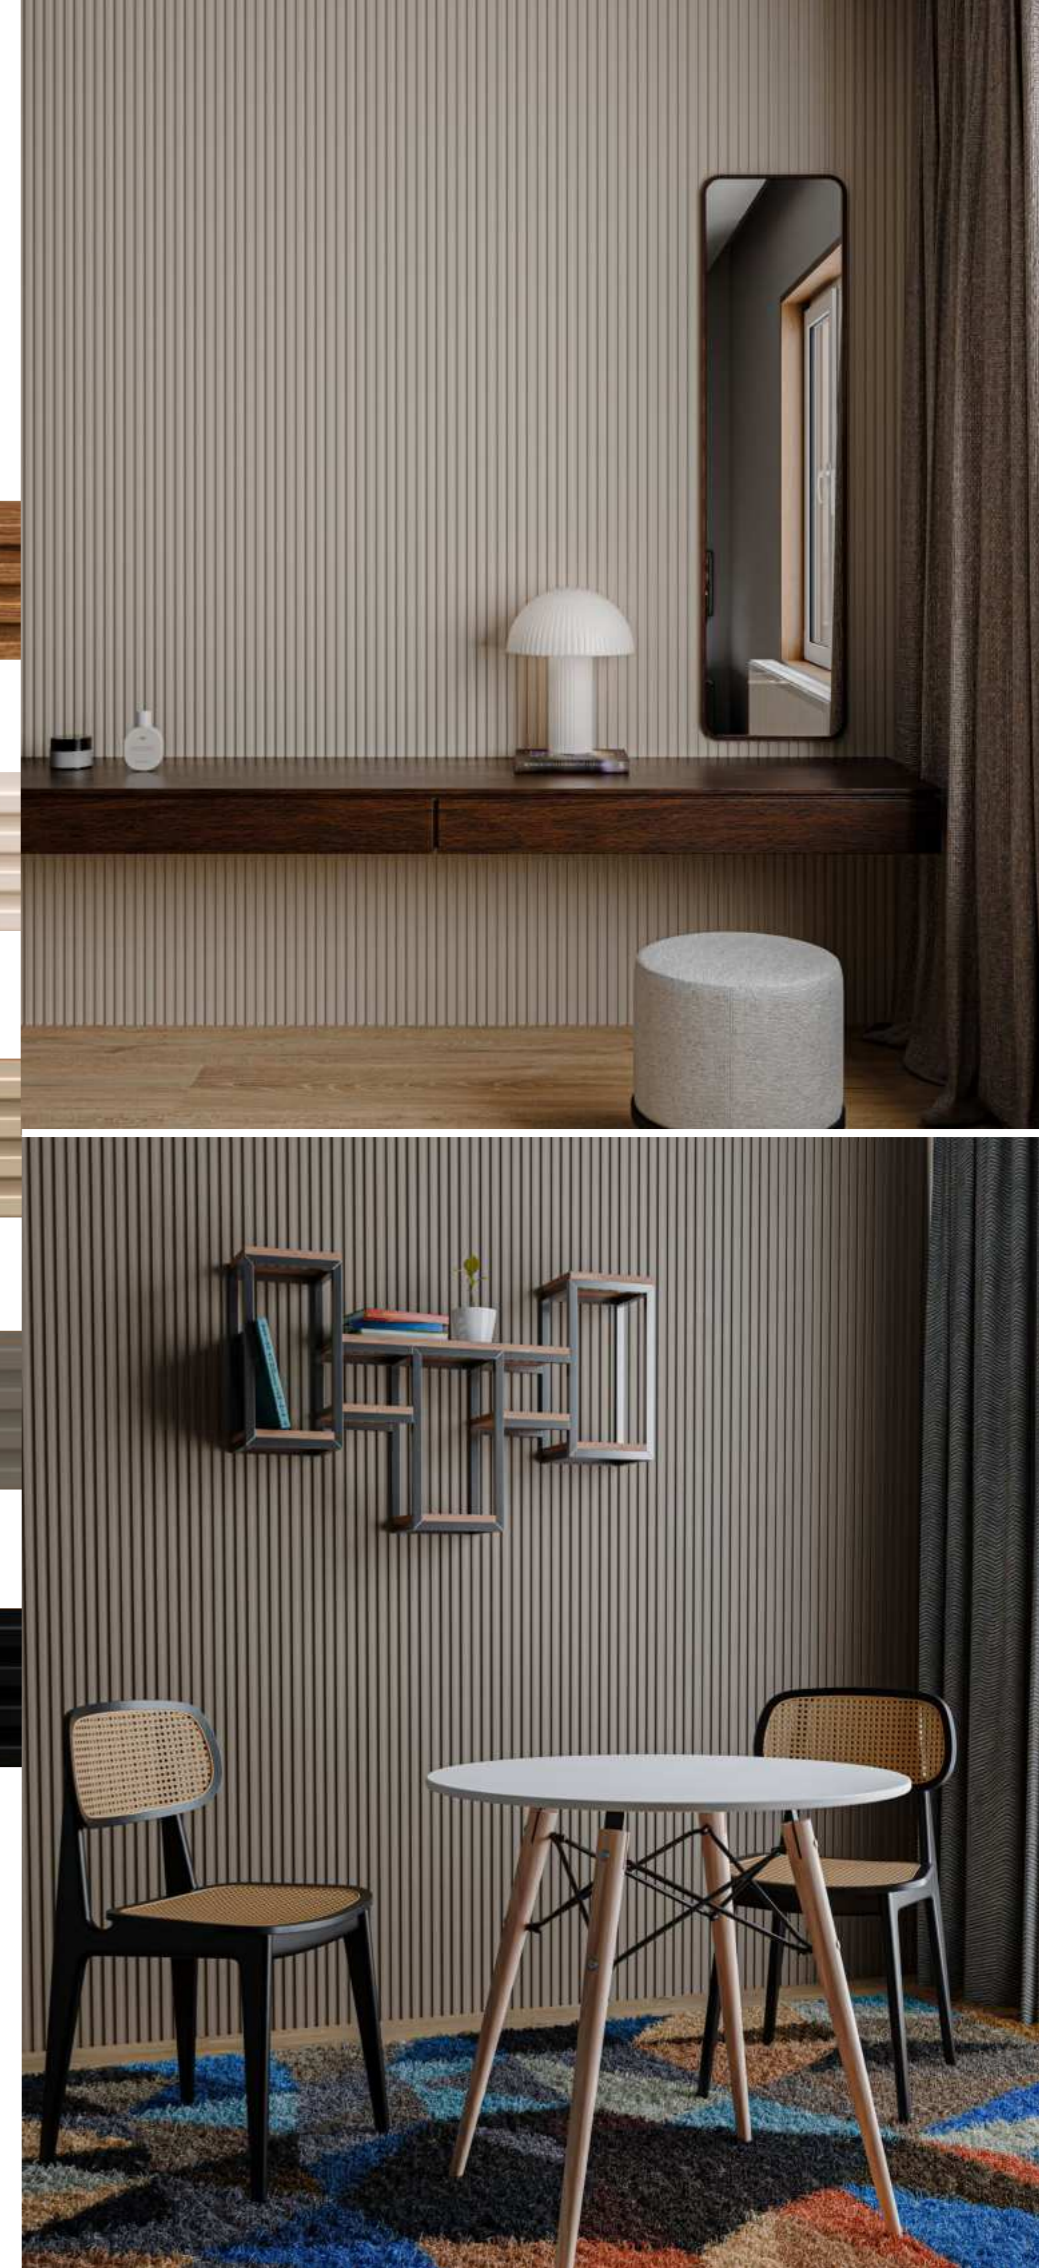

Teak
Teak

Saten Ayaşı
Satin Moonstone

Kumtaşı
Sandstone

Kanyon
Canyon

Soft Siyah
Soft Black